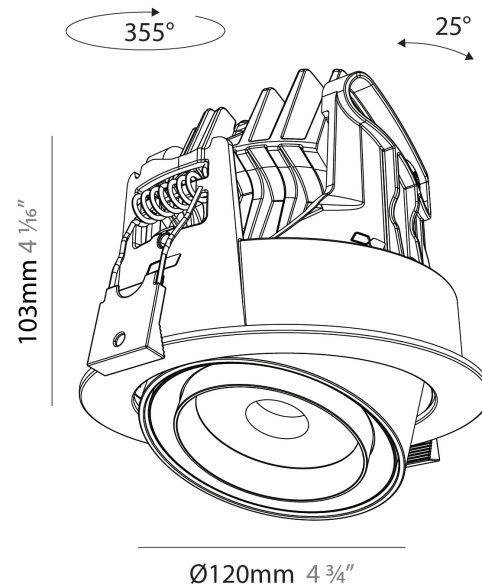

GENERAL

Series: Centriq
Subseries: Centriq Round Flex Adjustable
Brand: Prolicht
Division: Architectural
Mounting Type: Recessed
Mounting Location: Ceiling
Subcategory: Spots

PHYSICAL

Shape: Cylinder
Diameter (mm): 120
Diameter (in): 4 ¾
Height (mm): 103
Height (in): 4 1/16
Min. Recessing Depth (mm): 120
Min. Recessing Depth (in): 4 ¾
Light Distribution: Adjustable / Direct
Weight (kg): 0.666
Fixture Finish: SSR / BKV / CWI / CRY / HAB / UFT / ITA / RUA / FTG / MYG / LOD / PUS / FRO / FUP / KIA / POP / BLS / SPG / MEY / GOH / GUM / CHC / COM / ABZ / JAG / OBR / MOS / ROR
Fixture Material: Aluminum
Cut-out Measurements: Dia. 112mm / 4 7/16"

ELECTRICAL

Lamp Type: LED (Zhaga Standard)
Input Wattage (W): 8.2
Total Output Wattage (W): 7.3
Dimming: Dali Dimming
Driver Included: No
Driver Location: Remote
Driver Type: Constant Current - Universal
Driver Class: Class 2
Input Voltage (V): 120 - 277
Constant Current (MA): 200

LED

Color Temperature (°K): 2700-6500 Tunable White
Max. Delivered Lumen (lm): 391 - 451
Nominal Lumen (lm): 576 - 664
CRI: >90 CRI
Lamp Life (hrs): 50000

OPTICAL

Beam Angle: 14 - 46
Adjustability: Rotational 350° / Tilt 25°

RATINGS AND CERTIFICATIONS

Certified By: CSA Certified to UL and CSA Standards
IP rating: IP20