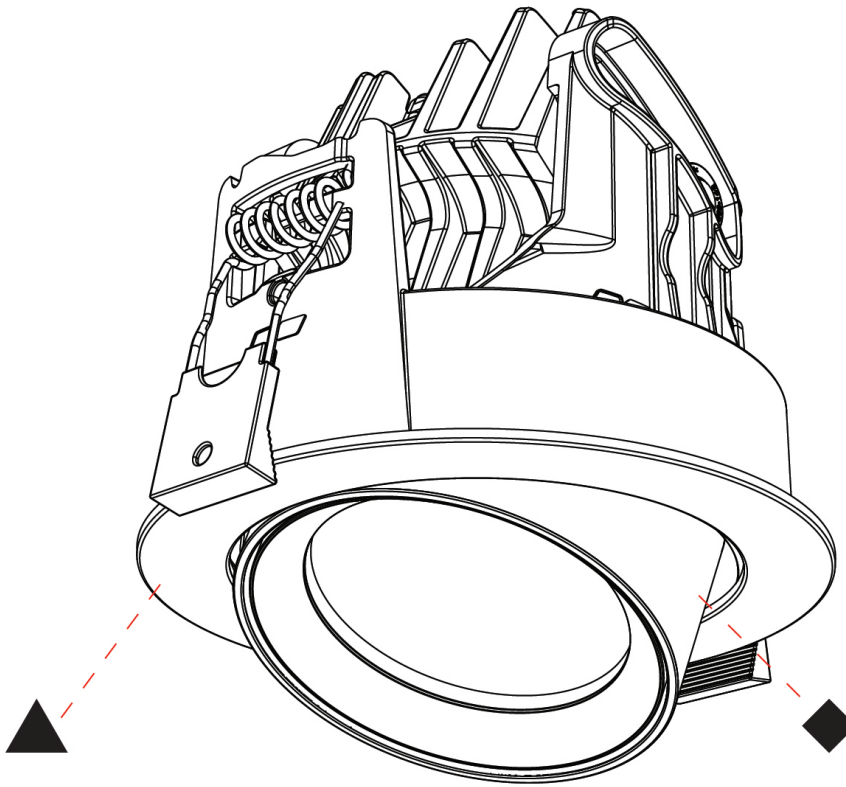

CENTRIQ ROUND ADJUSTABLE RECESSED

A35977-

PROJECT _____

TYPE _____

SPECIFIER _____

QUANTITY _____

DATE _____